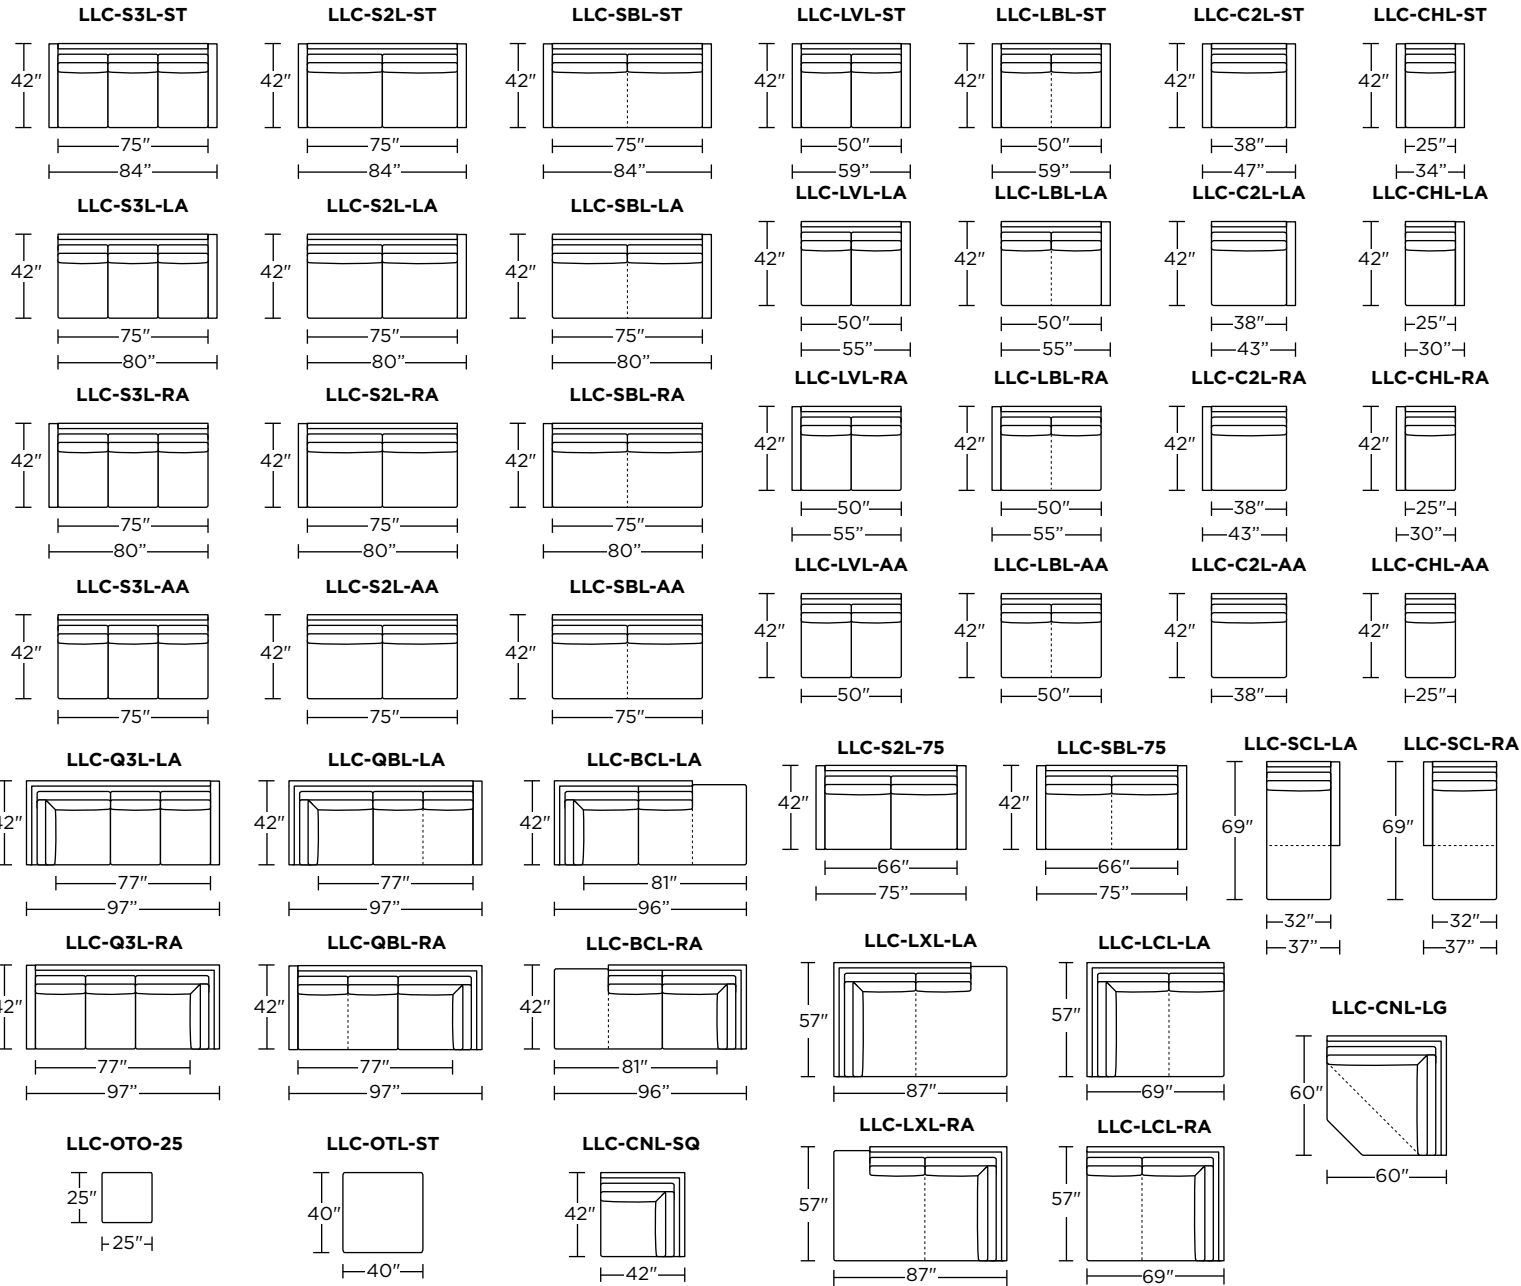

PERSONALIZE WITH AMERICAN LEATHER® SOFT CURVE ARM - GRAND

42" Overall Depth

Standard Features:

- Advanced unidirectional suspension system
- Loose back and seat cushions
- Single-needle top-stitch
- Lifetime warranty on frame and suspension
- Quick-ship delivery

Options:

- Premium high-density, high-resiliency foam seat cushions encased in down
- Premium high-density, high-resiliency foam seat cushions
- Metal legs available in Antique Brass, Burnished Bronze or Polished Nickel finish
- Solid wood legs available in Natural Walnut or Gray Ash
- Contrasting seat and back cushions (two-tone) available
- Low profile back cushions available (overall height 33")
- High profile back cushions available (overall height 36")

Please use actual leather, fabric, Crypton®, Sunbrella® and Ultrasuede® swatches when specifying furniture as the colors shown may vary due to the printing process.

Note: Dotted line indicates seam on leather, Ultrasuede® and up the roll fabrics. Seams are eliminated with railroaded fabrics.