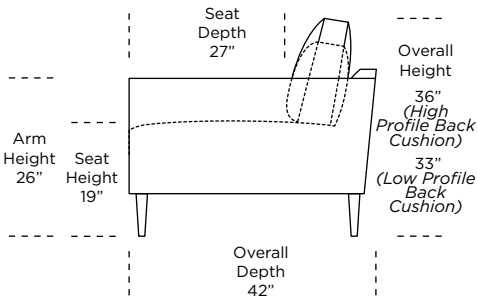

PERSONALIZE WITH AMERICAN LEATHER® SOFT CURVE ARM - GRAND

42" Overall Depth

Standard Features:

- Advanced unidirectional suspension system
- Loose back and seat cushions
- Single-needle top-stitch
- Lifetime warranty on frame and suspension
- Quick-ship delivery

Options:

- Premium high-density, high-resiliency foam seat cushions encased in down
- Premium high-density, high-resiliency foam seat cushions
- Metal legs available in Antique Brass, Burnished Bronze or Polished Nickel finish
- Solid wood legs available in Natural Walnut or Gray Ash
- Contrasting seat and back cushions (two-tone) available
- Low profile back cushions available (overall height 33")
- High profile back cushions available (overall height 36")

Please use actual leather, fabric, Crypton®, Sunbrella® and Ultrasuede® swatches when specifying furniture as the colors shown may vary due to the printing process.

Note: Dotted line indicates seam on leather, Ultrasuede® and up the roll fabrics. Seams are eliminated with railroaded fabrics.