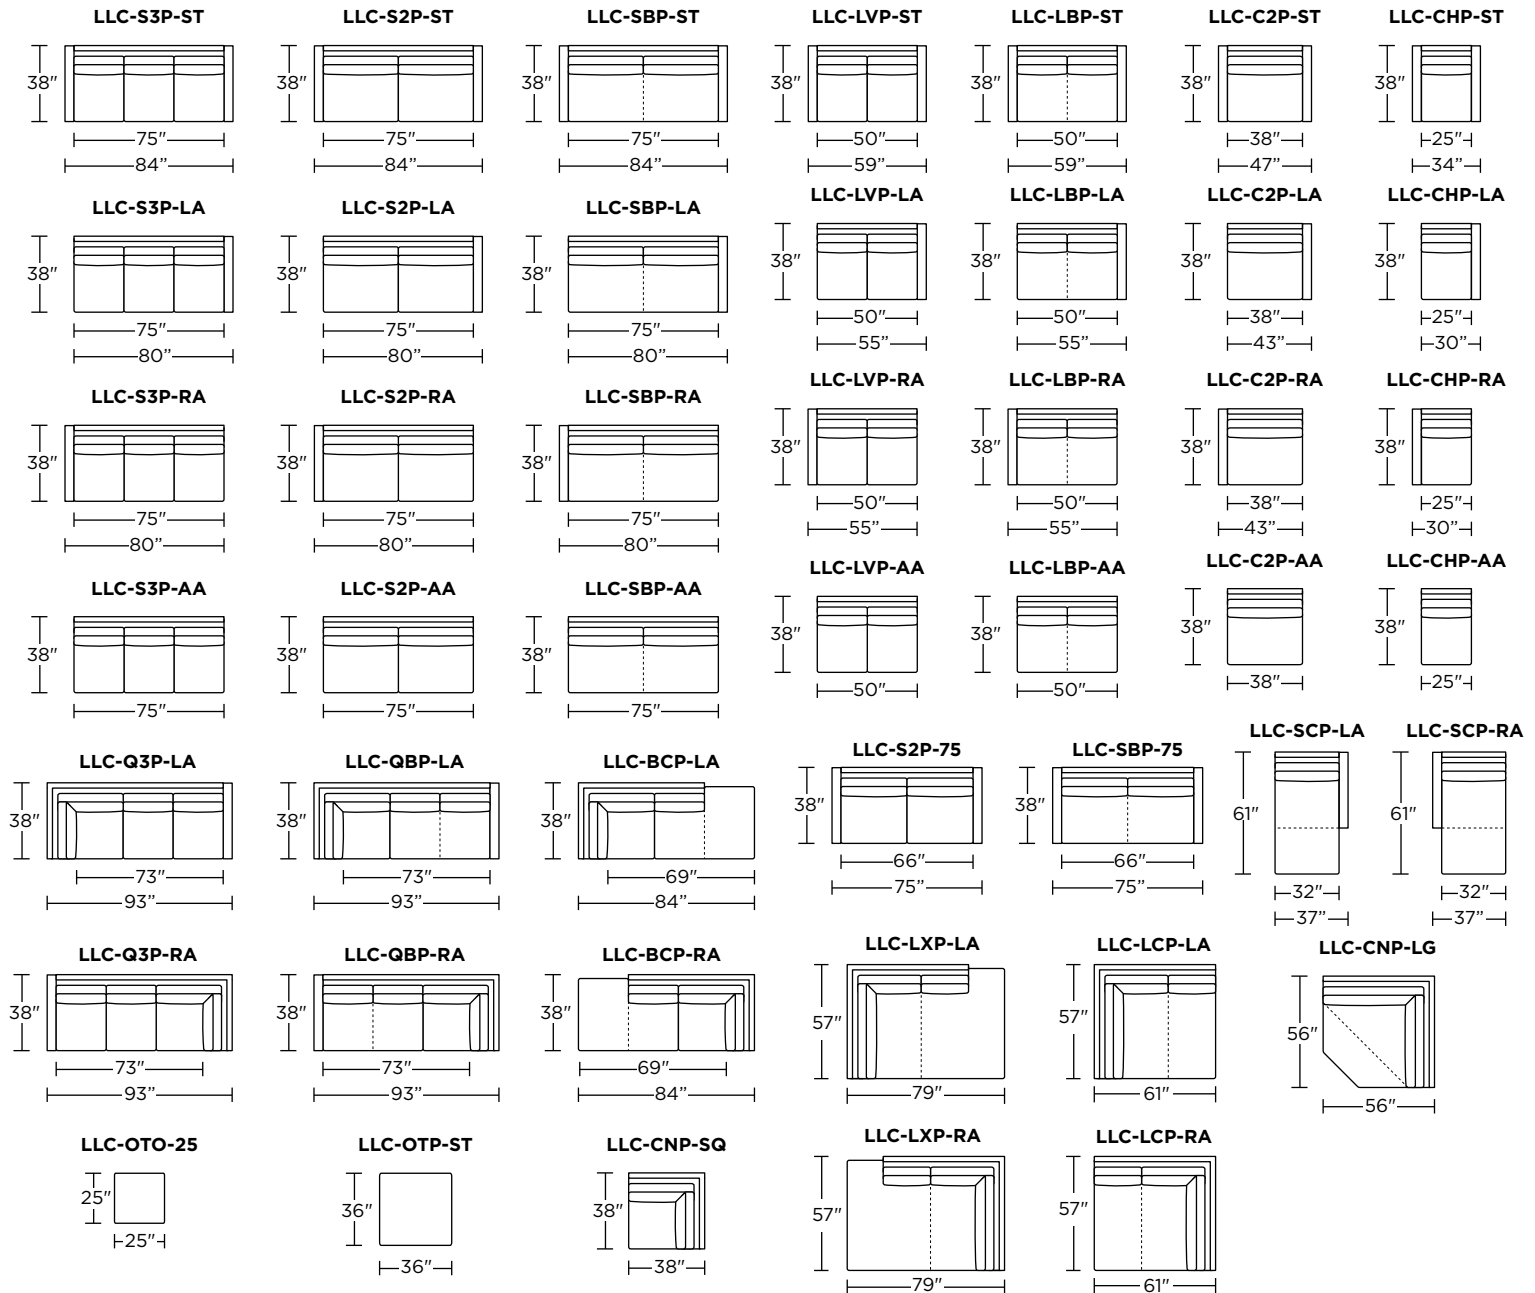

Please use actual leather, fabric, Crypton®, Sunbrella® and Ultrasuede® swatches when specifying furniture as the colors shown may vary due to the printing process.

**38" Overall Depth**

**Note:** Dotted line indicates seam on leather, Ultrasuede® and up the roll fabrics. Seams are eliminated with railroaded fabrics.