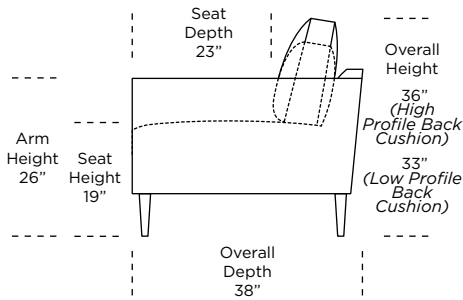

Please use actual leather, fabric, Crypton®, Sunbrella® and Ultrasuede® swatches when specifying furniture as the colors shown may vary due to the printing process.

**38" Overall Depth**

**Note:** Dotted line indicates seam on leather, Ultrasuede® and up the roll fabrics. Seams are eliminated with railroaded fabrics.